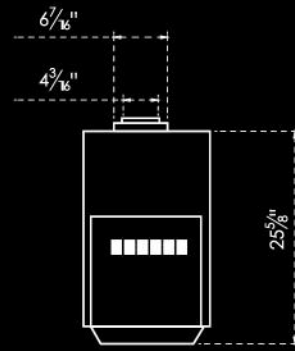

Stand Alone 110

Stand Alone 150

All H (High Glass) models are supplied with internal lighting

INTERIOR MEDIA

STONES & GLASS

Small White Pebble Set
(50 pcs per set)
SKU: MLSTW

Large White Pebble Set
(24 pcs per set)
SKU: MLPBW