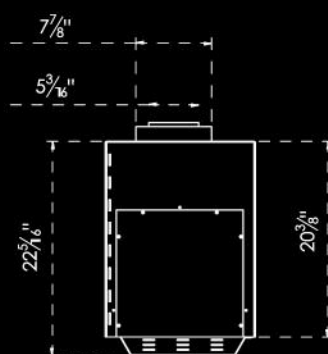

Stand Alone 110

Stand Alone 150

All H (High Glass) models are supplied with internal lighting

INTERIOR MEDIA

STONES & GLASS

Small White Pebble Set
(50 pcs per set)
SKU: MLSTW

Large White Pebble Set
(24 pcs per set)
SKU: MLPBW