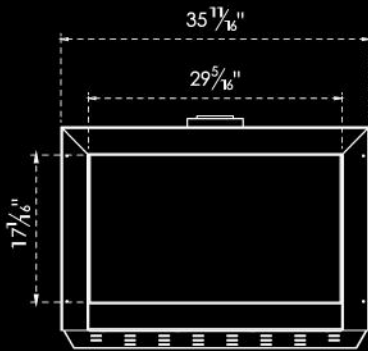

Stand Alone 110

Stand Alone 150

All H (High Glass) models are supplied with internal lighting

INTERIOR MEDIA

STONES & GLASS

Small White Pebble Set
(50 pcs per set)
SKU: MLSTW

Large White Pebble Set
(24 pcs per set)
SKU: MLPBW