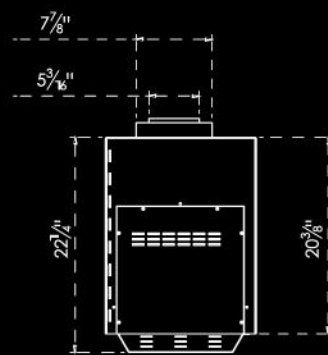

Stand Alone 110

Stand Alone 150

All H (High Glass) models are supplied with internal lighting

INTERIOR MEDIA

STONES & GLASS

Small White Pebble Set
(50 pcs per set)
SKU: MLSTW

Large White Pebble Set
(24 pcs per set)
SKU: MLPBW