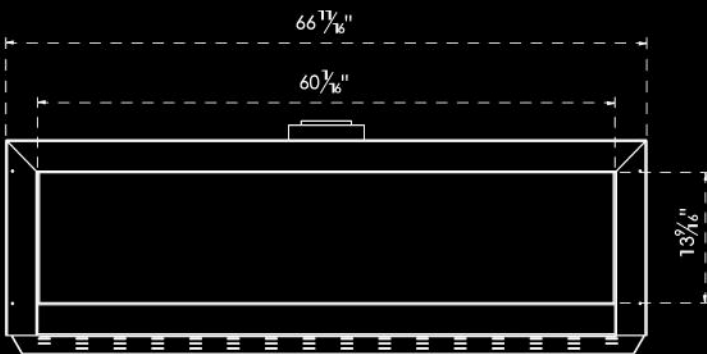

Stand Alone 110

Stand Alone 150

All H (High Glass) models are supplied with internal lighting

INTERIOR MEDIA

STONES & GLASS

Small White Pebble Set
(50 pcs per set)
SKU: MLSTW

Large White Pebble Set
(24 pcs per set)
SKU: MLPBW