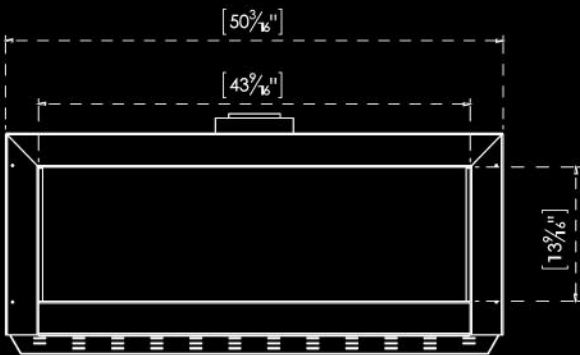

Stand Alone 110

Stand Alone 150

All H (High Glass) models are supplied with internal lighting

INTERIOR MEDIA

STONES & GLASS

Small White Pebble Set
(50 pcs per set)
SKU: MLSTW

Large White Pebble Set
(24 pcs per set)
SKU: MLPBW